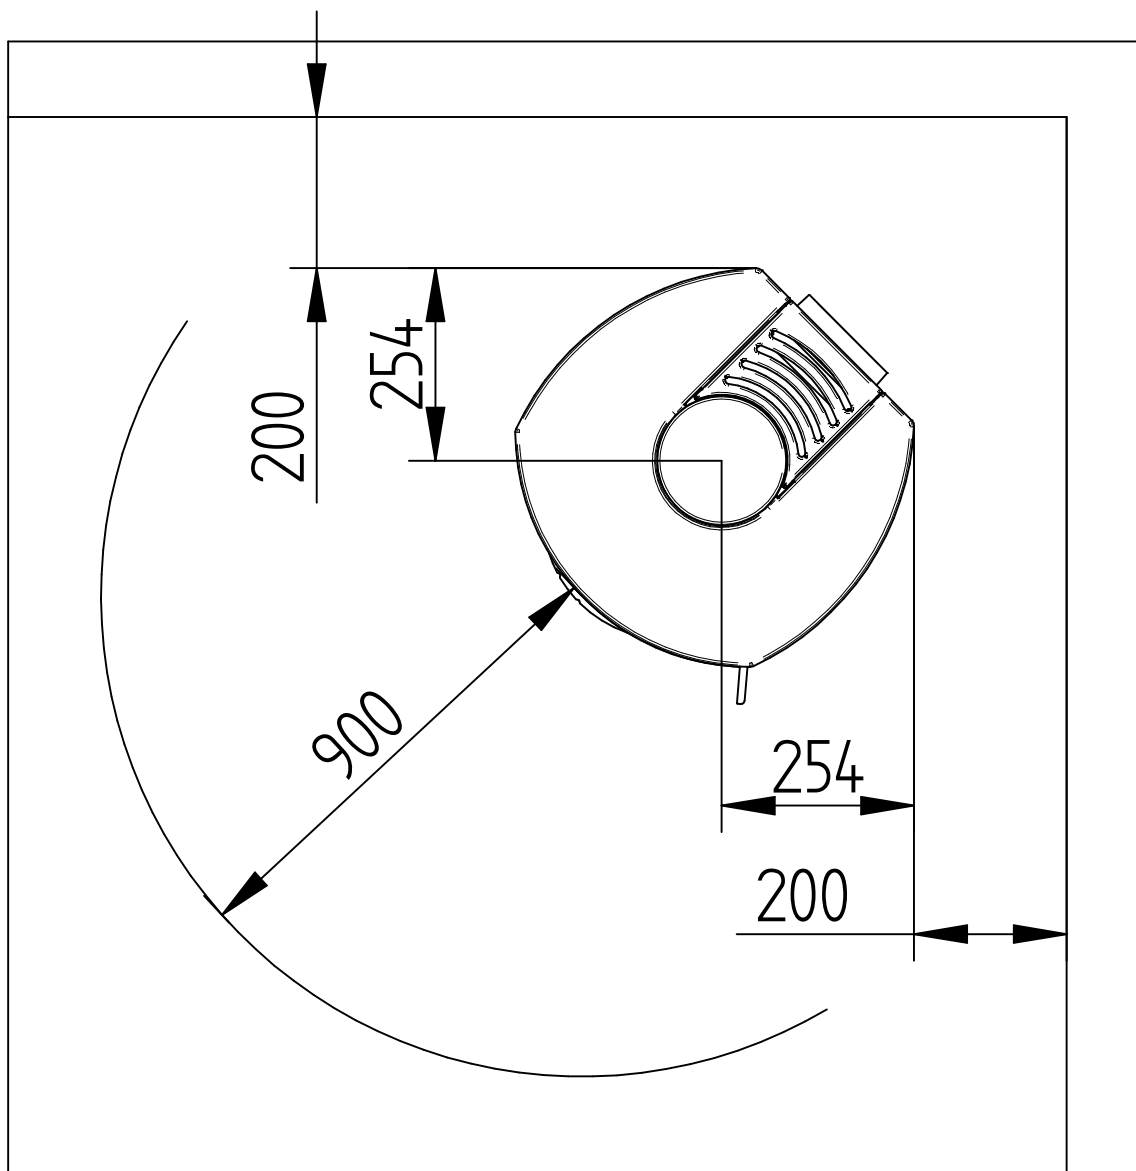

Model:

Cozy with side glass in corner

Sheet/Sheets: 2 of 2

Date: 10/10-2019

Distance to combustible without insulated flues

300-ELAB-2403-EN-sik