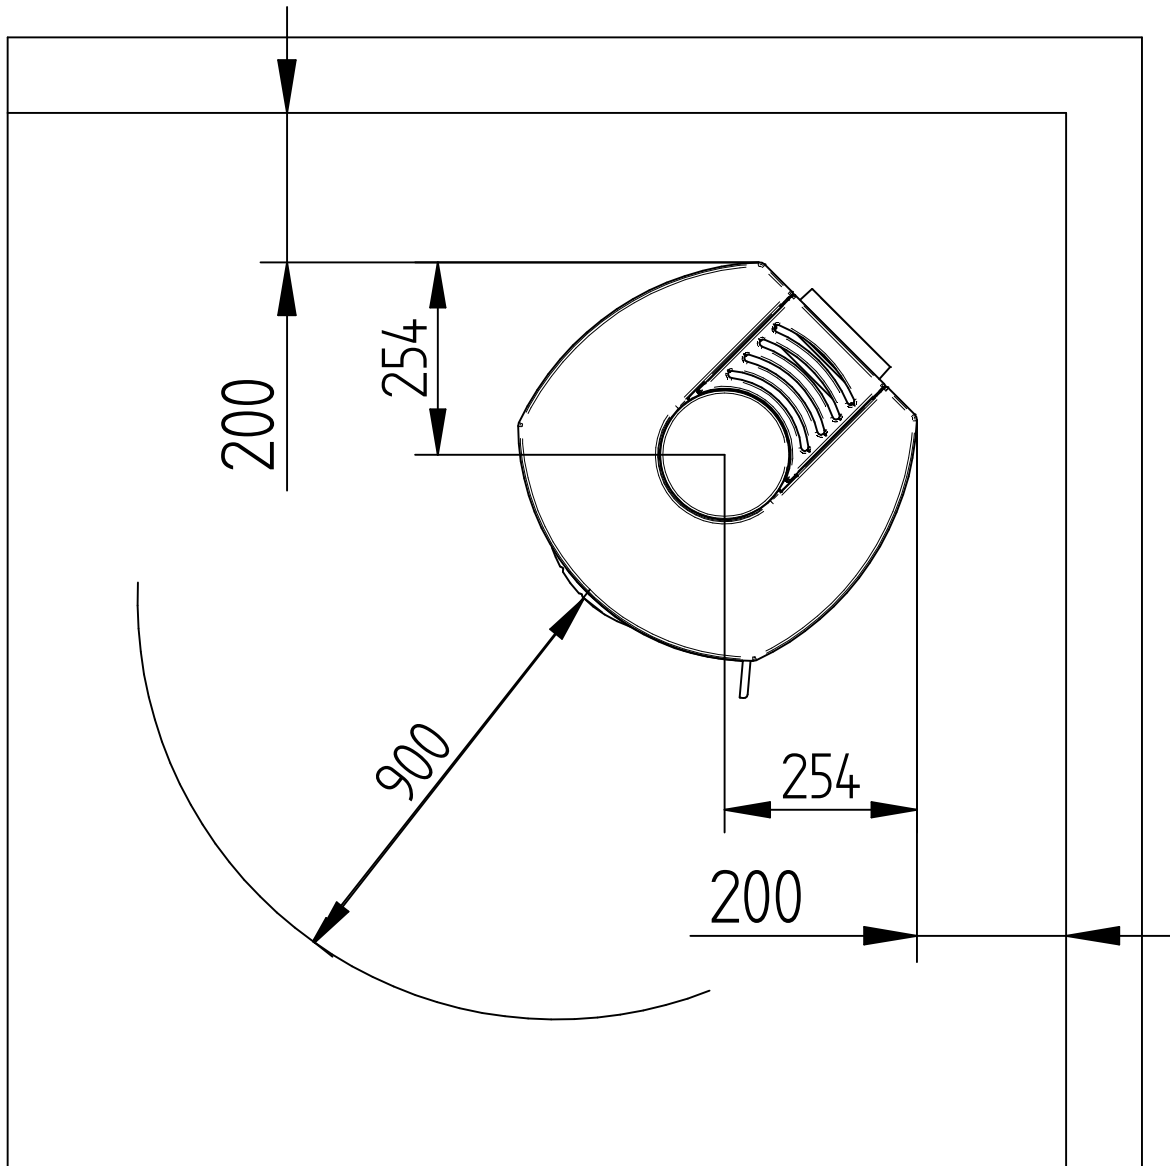

Model:

Cozy with side glass in corner

Sheet/Sheets: 1 of 2

Date: 10/10-2019

Distance to combustible with insulated flues

300-ELAB-2403-EN-sik

Model:

Cozy with side glass in corner