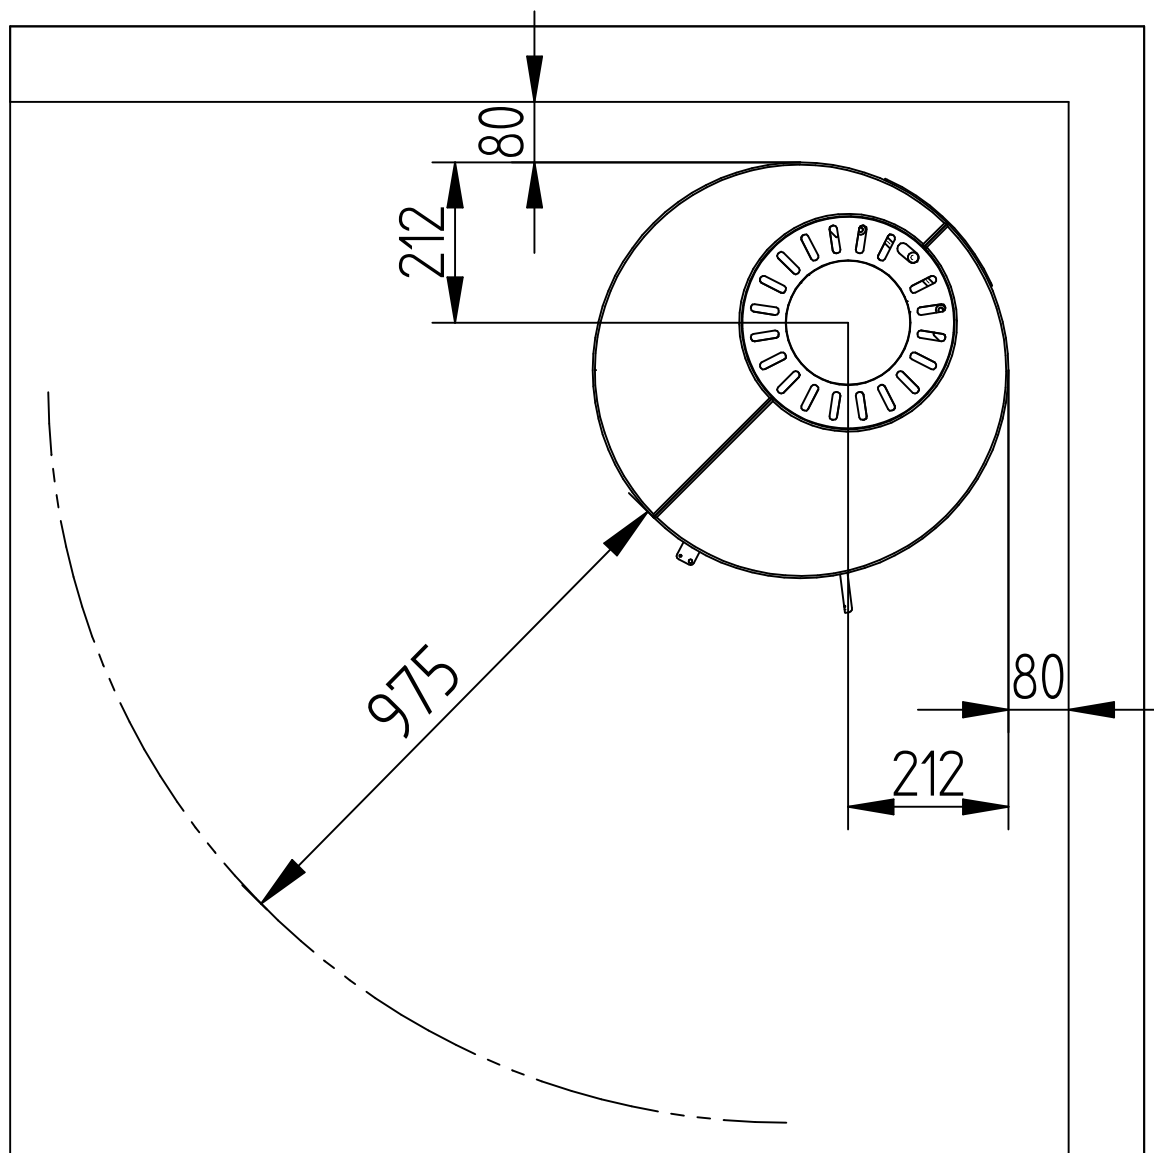

Modell:

Troja 44 / 45 / 46

Sheet/Sheets: 1 of 2

Date: 09/09-2014

Distance to combustible with insulated flues

Modell:

Troja 44 / 45 / 46

Sheet/Sheets: 2 of 2